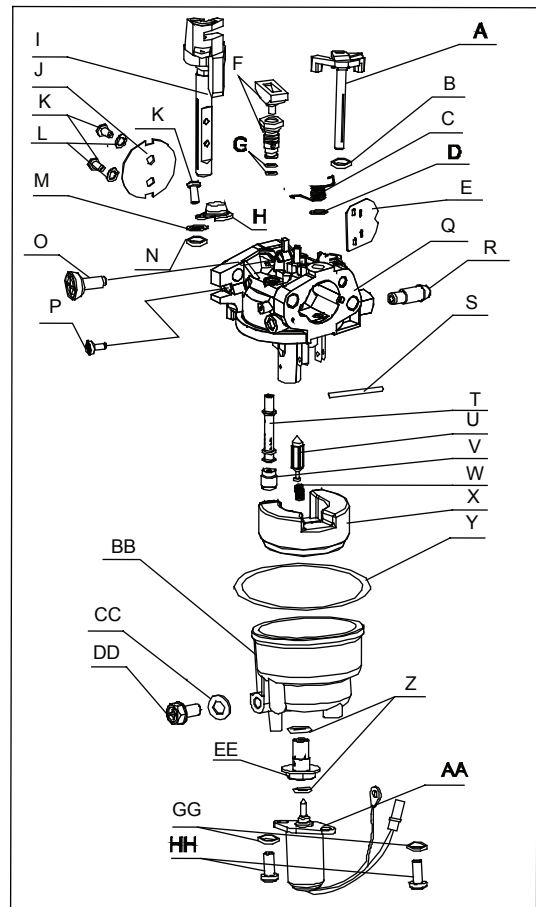

4P90JUB Carburetor Assembly

200 - Carburetor Kit - Major